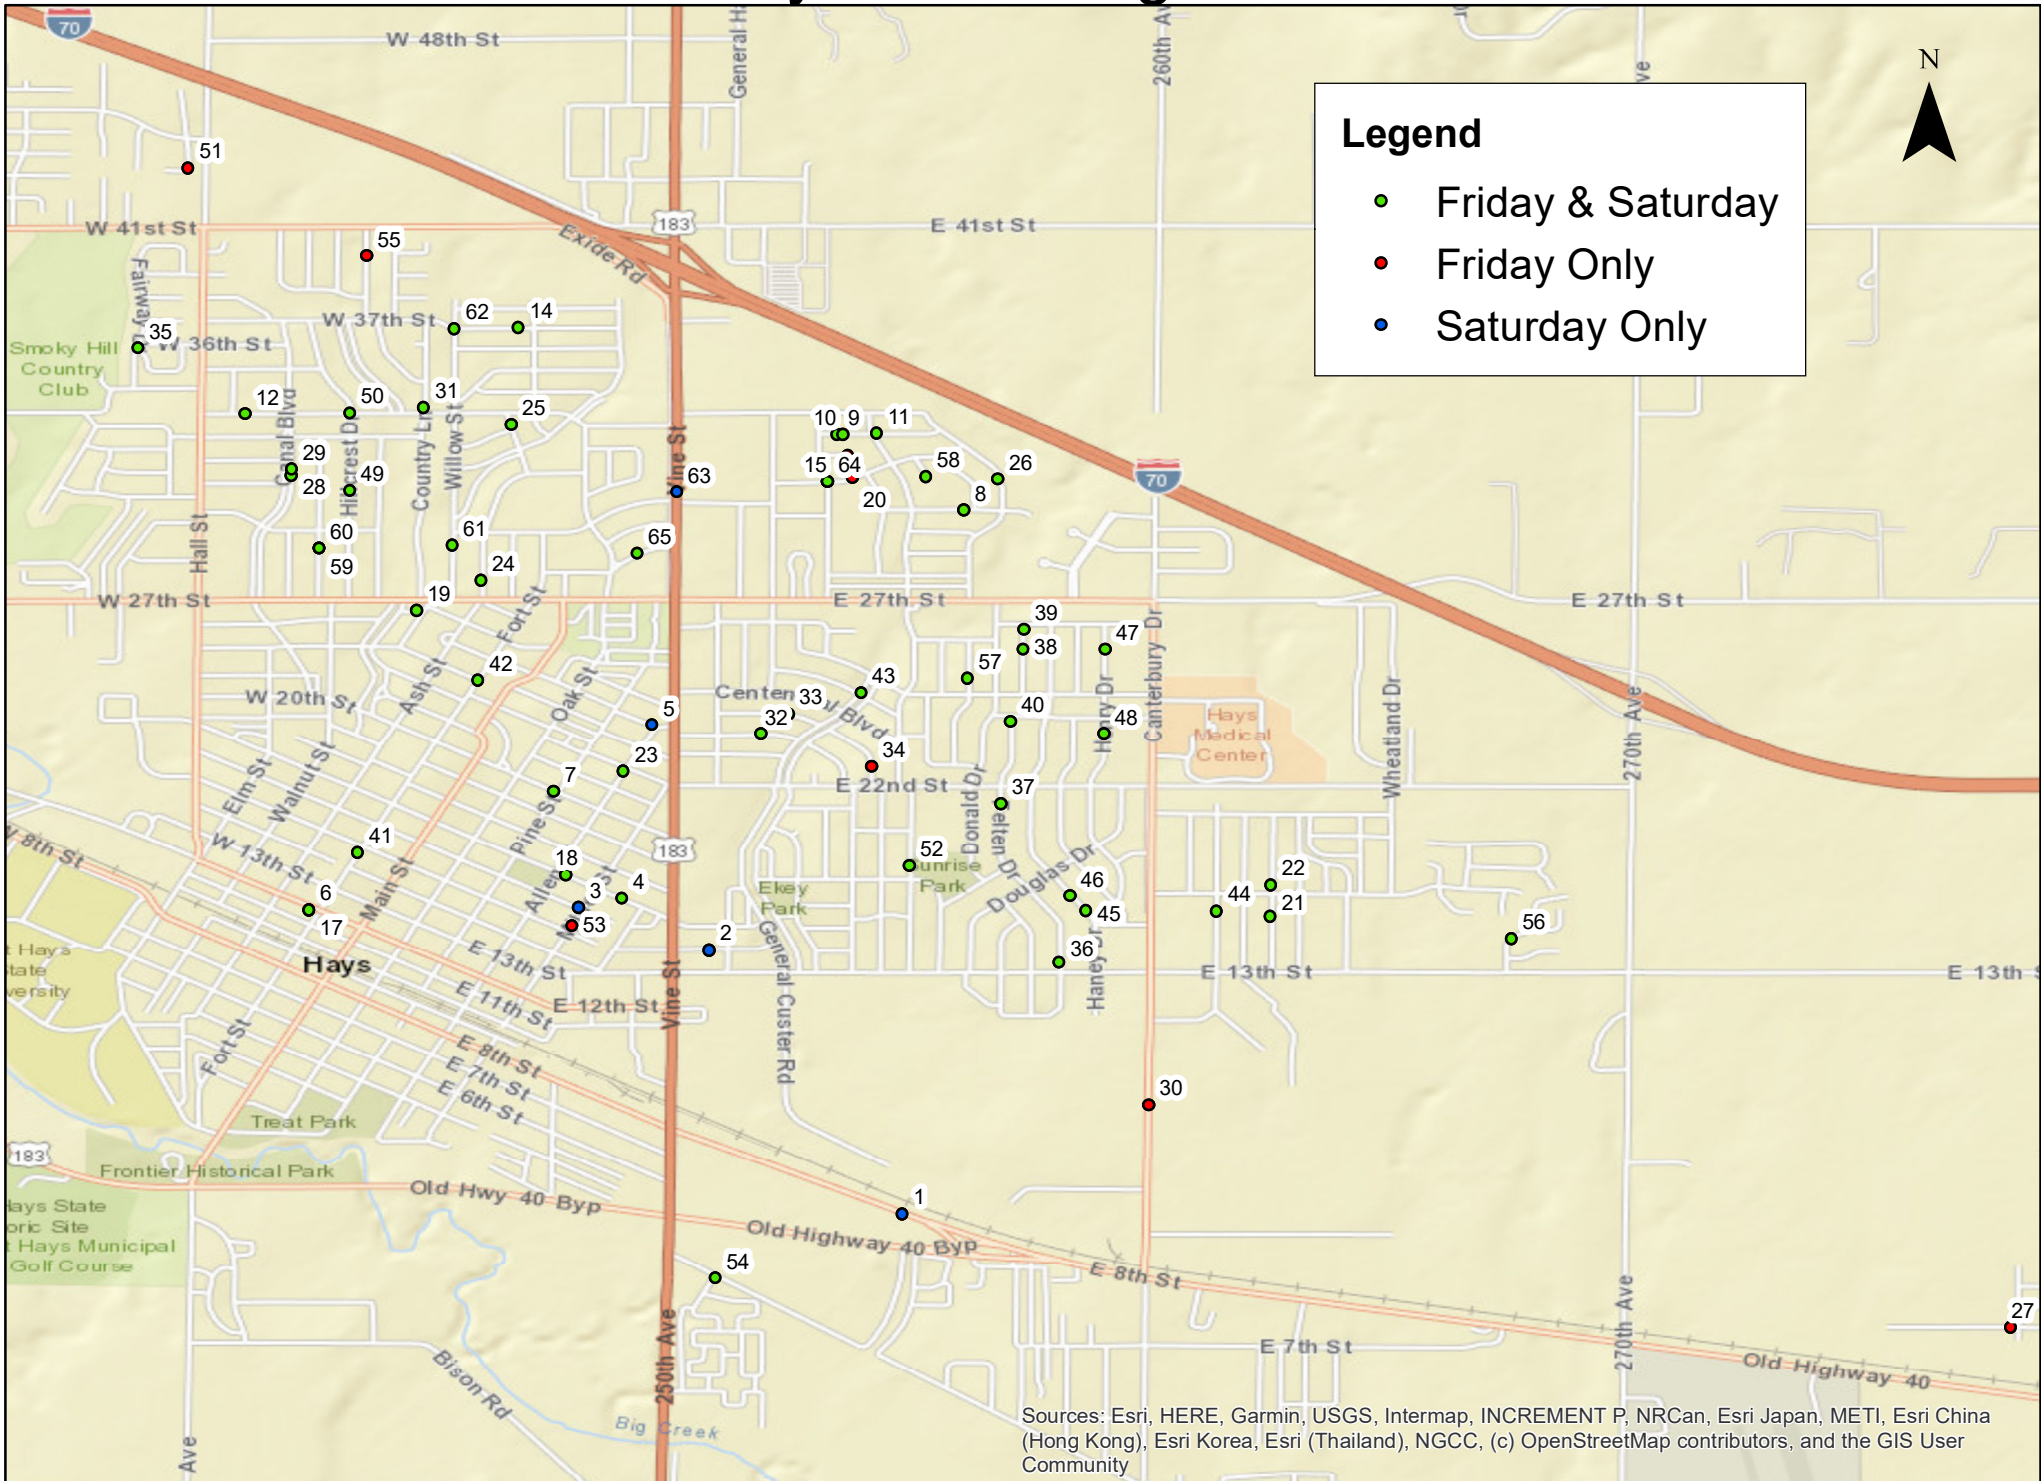

Citywide Garage Sale

Legend

- Friday & Saturday
- Friday Only
- Saturday Only

Sources: Esri, HERE, Garmin, USGS, Intermap, INCREMENT P, NRCan, Esri Japan, METI, Esri China (Hong Kong), Esri Korea, Esri (Thailand), NGCC, (c) OpenStreetMap contributors, and the GIS User Community

2019 Hays Kansas Citywide Garage Sales

	Address	Friday (5/31/19)	Saturday (6/1/19)
1	1400 E 8th		10:00 AM - 2:00 PM
2	1012 E 15th		8:00 AM - 11:30 AM
3	417 E 16th		7:00 AM - 1:00 PM
4	511 E 17th	2:00 PM - 8:00 PM	6:00 AM - 5:00 PM
5	317 E 24th		8:00 AM - 2:00 PM
6	802 E 25th	8:00 AM - Dark	8:00 AM - 2:00 PM
7	216 E 20th	7:30 AM - 4:00 PM	7:30 AM - 12:00 PM
8	1612 E 29th	8:00 AM - Dark	8:00 AM - 2:00 PM
9	1204 E 32nd	8:00 AM - 5:00 PM	8:00 AM - 2:00 PM
10	1206 E 32nd	5:00 PM - 7:00 PM	7:30 AM - 10:00 AM
11	1301 E 32nd	3:00 PM - 6:00 PM	8:00 AM - Noon
12	508 W 33rd	12:00 PM - 7:00 PM	9:00 AM - 1:00 PM
13	217 W 27th	10:00 AM - 5:30 PM	9:00 AM - 12:30 PM
14	203 W 37th	9:00 AM - 7:00 PM	8:00 AM - 12:00 PM
15	E 30th St & Sherman Ave	8:30 AM - 7:00 PM	8:30 AM - 4:00 PM
16	1204 E 31st	8:00 AM - 5:00 PM	
17	525 West 34th	8:00 AM - 4:00 PM	8:00 AM - 12:00 PM
18	403 E 17th (In Alley)	8:00 AM - 8:00 PM	8:00 AM - 2:00 PM
19	309 W 25th	1:00 PM - 9:00 PM	8:00 AM - 2:00 PM
20	1205 E 30th	8:00 AM - 3:00 PM	
21	1321 Agnes	8:00 AM - 7:00 PM	8:00 AM - Noon
22	1703 Agnes	8:00 AM - 7:00 PM	8:00 AM - 1:00 PM
23	2107 Allen	10:00 AM - 8:00 PM	9:00 AM - 2:00 PM
24	2707 Ash St	3:00 PM - Dark	8:00 AM - Noon
25	3204 Ash St	9:00 AM - 6:00 PM	9:00 AM - 1:00 PM
26	2909 Barclay	5:30 PM - 8:00 PM	8:00 AM - 1:30 PM
27	1878 Buffalo Ave	8:00 AM - 8:00 PM	
28	2914 Canal Blvd	8:00 AM - dark	8:00 AM 2:00 PM
29	2916 Canal Blvd	8:00 AM - 6:00 PM	8:00 AM - Noon
30	1100 Canterbury	9:00 AM - 7:00 PM	8:00 AM - Noon
31	3301 Country Lane	4:00 PM - 8:00 PM	9:00 AM - 11:00 AM
32	1113 Downing	9:00 AM - 3:00 PM	8:00 AM - 2:00 PM
33	1119 Drum Ave	8:00 AM - dark	
34	2206 Drum Ave	8:00 AM - 8:30 PM	
35	3511 Fairway Dr	12:00 PM - 5:00 PM	8:00 AM - 12:00 PM
36	1303 Felten Dr	4:00 AM - 8:00 PM	8:00 AM - 3:00 PM
37	1732 Felten Dr	12:00 PM - 7:00 PM	8:00 - 3:00 PM
38	2516 Felten Dr	9:00 AM - 7:00 PM	9:00 AM - 1:00 PM
39	2524 Felten Dr	8:00 AM - 7:00 PM	8:00 AM - 3:00 PM
40	2223 Felten Dr	8:00 AM - 8:00 PM	8:00 AM - 12:00 PM
41	1409 Fort St	7:00 AM - 7:00 PM	7:00 AM - 2:30 PM
42	2300 Fort St	8:00 AM - dark	8:00 AM - 2:00 PM
43	2506 General Cluser Rd	3:00 PM - 8:00 PM	9:00 AM - 5:00 PM
44	1322 Golden Belt Dr	10:00 AM - 6:30 PM	10:00 AM - 3:00 PM
45	1504 Haney	8:00 AM - 8:00 PM	8:00 AM - 11:00 AM
46	1511 Haney Dr	3:00 PM - 7:00 PM	8:00 AM - Noon
47	2516 Henry Dr	3:00 PM - 7:00 PM	8:00 AM - Noon
48	2218 Henry Dr	9:00 AM - Dark	8:00 AM - 12:30 PM
49	2910 Hillcrest Dr	8:00 AM - 6:00 PM	7:00 AM - 1:00 PM
50	7 Hills Park, 33rd and Hillcrest	8:00 AM - 6:00 PM	8:00 AM - 2:00 PM
51	4410 Larned Cir	11:00 AM - ?	
52	1905 MacArthur Rd	4:00 PM - 8:00 PM	8:00 AM - 2:00 PM
53	1500 Milner	8:00 AM - 8:00 PM	8:00 AM - 1:00 PM
54	1010 Reservation Rd Lot C 14	8:00 AM - 4:00 PM	
55	3718 Summer Lane	8:00 AM - 4:00 PM	
56	1510 Tallgrass	1:00 PM - ?	8:00 AM - Noon
57	2505 Timber Dr	9:00 AM - 6:00 PM	9:00 AM - ?
58	2913 Trinty Dr	10:00 AM - 7:00 PM	8:00 AM - ?
59	2716 Walnut St	8:00 AM - 7:00 PM	8:00 AM - 2:00 PM
60	2716 Walnut St	8:00 AM - ?	8:00 AM - 2:00 PM
61	2723 Willow St	4:30 PM - 8:00 PM	9:00 AM - 7:00 PM
62	37th & Willow St	8:00 AM - 6:00 PM	8:00 AM - 6:00 PM
63	Old Hallmark Store in the Mail, Vine St		9:00 AM - 3:00 PM
64	Aubel-Bickel Park (E 30th & Sherman Ave)	8:30 AM - 7:00 PM	8:30 AM - 4:00 PM
65	205 E 28th St	4:00-7:00pm	8:00-noon

This listing is of all the sales we could find on next tech classifieds as of 5/28/19. Please check hays post garage sales listings and next tech classifieds for additional sales that may have been posted since.

View an online map at: <https://tinyurl.com/yqxdftg2>